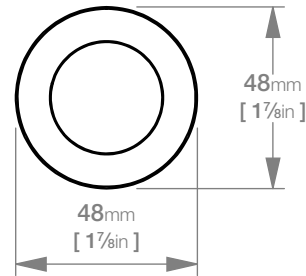

4610 ROBE HOOK SINGLE

4600 Series Premium Collection

Wall Fixings Supplied:
Masonry

Original UX Fischer® supplied,
phased in from June 2015.

Code: 4610POLS
Finish: Polished
GRADE 304 Stainless Steel